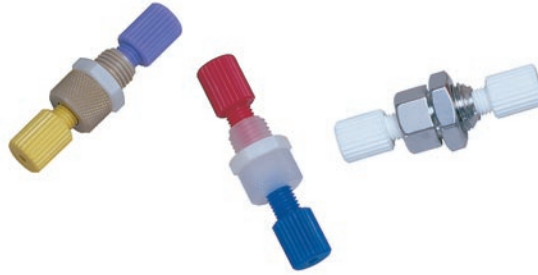

2009 #60

Low Pressure Unions

Unions *Cheminert to Cheminert* 1/4-28 to 1/4-28

Includes flangeless 1/4-28 fittings for tubing OD indicated. Polypropylene unions are for use with flanged tubing only.

Tubing OD	Bore	PEEK		CTFE		Polypropylene	
		Prod No	Price	Prod No	Price	Prod No	Price
1/16"	0.25 mm	CUCPK		CUCKF		-	
1/16"	0.50 mm	CUPK		CUKF		-	
1/16"	0.75 mm	CUMPK		CUMKF		-	
1/8"	1.50 mm	CULPK		CULKF		-	
1/8"	Butt connection	CUTPK		CUTKF		CUTPP *	(* pkg/5)

Unions *Cheminert to 1/16" ZDV* 1/4-28 to 10-32

Includes flangeless 1/4-28 and ZDV 10-32 fittings for 1/16" tubing.

Tubing OD	Bore	PEEK		CTFE		316 Stainless	
		Prod No	Price	Prod No	Price	Prod No	Price
1/16"	0.25 mm	CZUCPK		CZUCKF		CZUCS6	
1/16"	0.50 mm	CZUPK		CZUKF		CZUS6	
1/16"	0.75 mm	CZUMPK		CZUMKF		CZUMS6	

Unions *Cheminert to 1/4" tubing* 1/4-28 to 1/2-20

Includes flangeless 1/4-28 and 1/2-20 fittings.

Tubing OD	Bore	PEEK		CTFE	
		Prod No	Price	Prod No	Price
1/8" to 1/4"	1.50 mm	CU4LPK		CU4LKF	

Components	Prod No	Price
1/2-20 nut, CTFE	CFL-4KF	
1/2-20 nut, Delrin	CFL-4D	
CTFE ferrule	CFL-CB4KF-S	

Bulkhead unions *Cheminert to Cheminert* 1/4-28 to 1/4-28

Includes flangeless 1/4-28 fittings for tubing OD indicated.

Tubing OD	Bore	PEEK		CTFE		316 Stainless	
		Prod No	Price	Prod No	Price	Prod No	Price
1/16"	0.25 mm	CBUCPK		CBUCKF		CBUCS6	
1/16"	0.50 mm	CBUPK		CBUKF		CBUS6	
1/16"	0.75 mm	CBUMPK		CBUMKF		CBUMS6	
1/8"	1.50 mm	CBULPK		CBULKF		CBULS6	