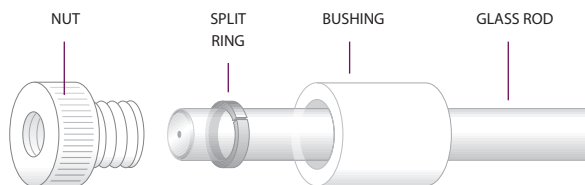

### Mixing tees

1/4-28

Includes flangeless 1/4-28 fittings for tubing OD indicated.

Tubing		PEEK		CTFE	
OD	Bore	Prod No	Price	Prod No	Price
1/16"	0.75 mm	CM1XPK		CM1XKF	
1/8"	1.50 mm	CM2XPK		CM2XKF	

### Glass connectors

1/4-28 female to 1/4" glass tube

Glass connectors join a Cheminert tube end fitting to 1/4" OD glass tubing. They are available as individual components or as complete assemblies. Assemblies include a bushing and nut, a polypropylene or CTFE split ring, and a 1/4" OD x 3-1/4" long piece of 1 mm or 2 mm ID glass tube. This connector works only with our glass tubes.

Description	Acetal		CTFE	
	Prod No	Price	Prod No	Price
<b>Complete assembly</b>				
1 mm ID glass tubing	CGC41		CGC41KF	
2 mm ID glass tubing	CGC42		CGC42KF	
<b>Components</b>				
Bushing	CGCB		CGCBKF	
Nut	CGCN		CGCNKF	
Glass rod, 3-1/4" long				
1 mm ID	CGCG41		-	
2 mm ID	CGCG42		-	
Split rings (package of 5)	CGCR		CGCRKF	