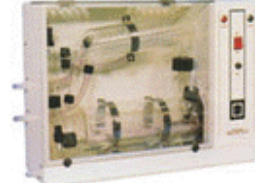

code: AWC/8S

**Water Distilator 4
liter/hour automatic stills**

code: AWC/4S

**Double Distillation
4liter/hour cabinet stills**

code: WSC/4D

**Water Distilator 8
liter/hour cabinet stills**

code: WSC/8S

**Water Distilator 4
liter/hour cabinet stills**