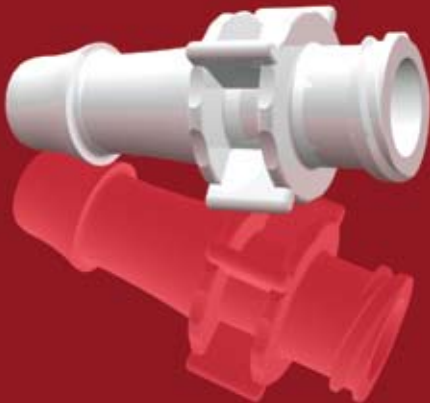

# TAPERED SEAL

**SMALL BORE  
PG-30**

**LARGE BORE MALE  
PG-31**

**LARGE BORE FEMALE  
PG-31**

**PLUGS AND CAPS  
PG-31**

## **SMALL BORE CONNECTORS: Plugs and Caps**

### **TSC2M013 (-6)**

Male Taper Seal Non-Luer Connector to 500 Series Barb, 1/8" (3.2 mm) ID Tubing

### **TSC2M035 (-6)**

Male Taper Seal Non-Luer Connector to 500 Series Barb, 3/16" (4.8 mm) ID Tubing