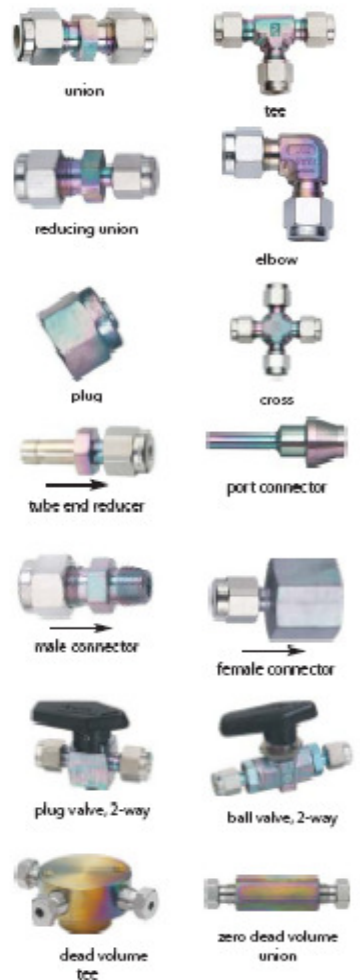

GC Fittings -

Restek Silco & Swagelok/Parker

Stainless Steel

Brass

Silco/Sulfinert

Silco/Sulfinert