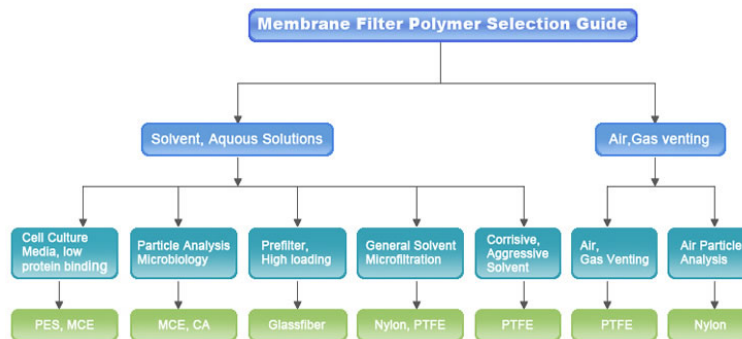

## MS® Membrane Filters

### Introduction

**Micro-filtration** is one kind of physical filtration process where a contaminated fluid is passed through a special pore size membrane to separate micro-organisms and suspended particles from process liquid or gas. The typical pore size used for micro-filtration ranges from about 0.1 to 10um.

Membrane Solutions offers full **membrane filter** for various solvents or liquid or gas, including [PES](#), [MCE](#), [Nylon](#), [PVDF](#), [PTFE](#), [PP](#), [CA](#), [Nylon Mesh](#) and [PC](#), the disc diameter is from 13mm to 293mm, which are manufactured in ISO 9001 certified facility. Most membranes can be sterilized if needed.

### Guide to Select Membrane

\* Click on the picture to see the image and the image addresses.