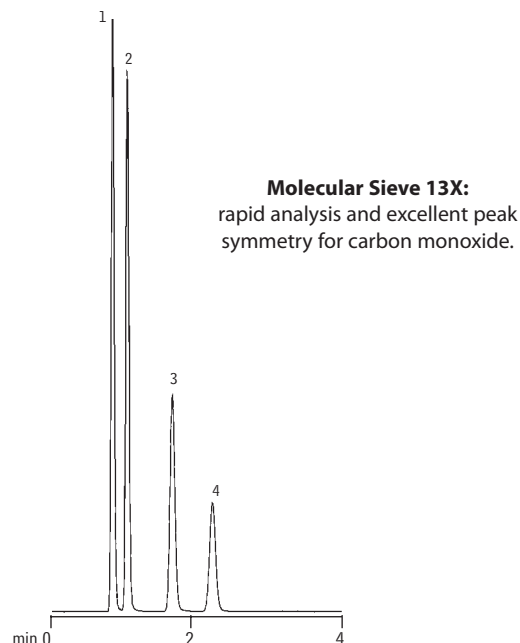

(packed)

Molecular Sieve 5A 80/100 mesh
1m x 1/8" x 2mm ID SilcoSmooth™ tubing (cat.# 80440-800)

Molecular Sieve 13X 80/100 mesh
2m x 1/8" x 2mm (ID) SilcoSmooth™ tubing (cat.# 80439-800)