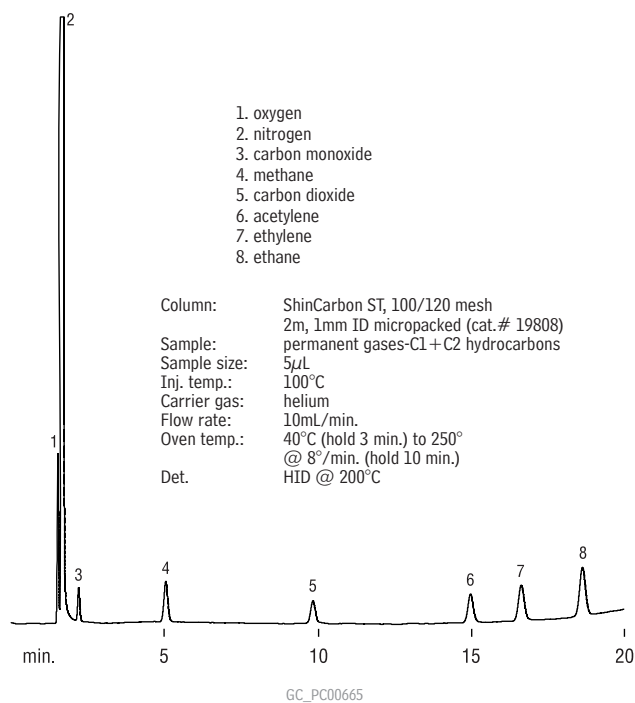

Permanent Gases

ShinCarbon ST

(micropacked)

Permanent Gases, C1+C2 hydrocarbons

ShinCarbon ST

(micropacked)

Permanent Gases

Molecular Sieve 5A and Molecular Sieve 13X

(packed)

Molecular Sieve 5A 80/100 mesh
1m x 1/8" x 2mm ID SilcoSmooth™ tubing (cat.# 80440-800)

Molecular Sieve 13X 80/100 mesh
2m x 1/8" x 2mm (ID) SilcoSmooth™ tubing (cat.# 80439-800)