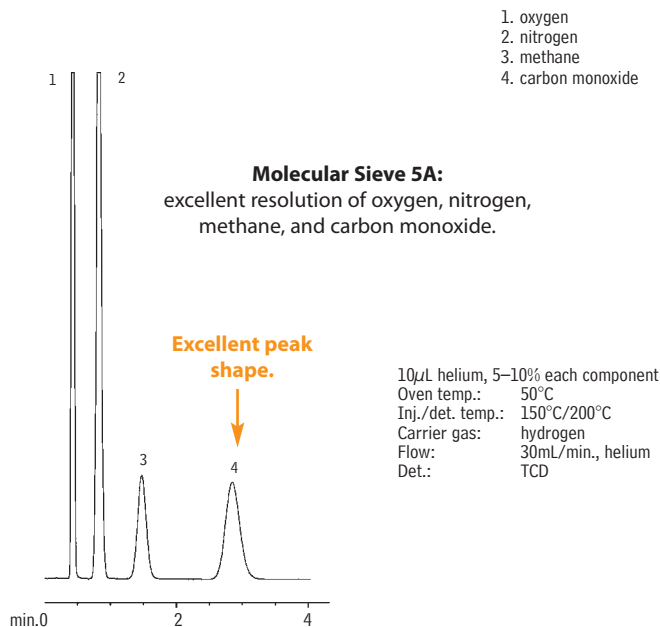

Permanent Gases

ShinCarbon ST

(micropacked)

Permanent Gases, C1+C2 hydrocarbons

ShinCarbon ST

(micropacked)

Permanent Gases

Molecular Sieve 5A and Molecular Sieve 13X

(packed)

Molecular Sieve 5A 80/100 mesh
1m x 1/8" x 2mm ID SilcoSmooth™ tubing (cat.# 80440-800)

Molecular Sieve 13X 80/100 mesh
2m x 1/8" x 2mm (ID) SilcoSmooth™ tubing (cat.# 80439-800)