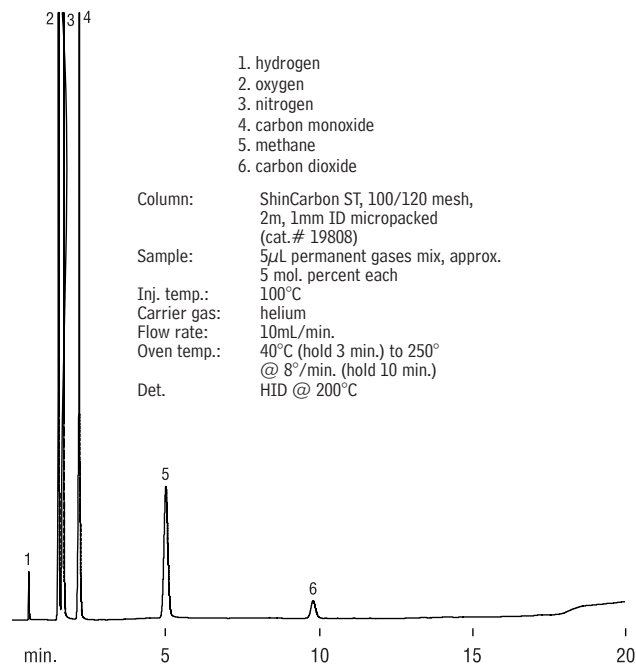

Permanent Gases

ShinCarbon ST

(micropacked)

Permanent Gases, C1+C2 hydrocarbons

ShinCarbon ST

(micropacked)

Permanent Gases

Molecular Sieve 5A and Molecular Sieve 13X

(packed)

Molecular Sieve 5A 80/100 mesh
1m x 1/8" x 2mm ID SilcoSmooth™ tubing (cat.# 80440-800)

Molecular Sieve 13X 80/100 mesh
2m x 1/8" x 2mm (ID) SilcoSmooth™ tubing (cat.# 80439-800)