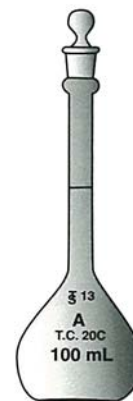

Description	Volume	Taper Size	qty.	cat.#	price
Volumetric Flask w/Stopper	1mL*	ST# 9	ea.	23359	
Volumetric Flask w/Stopper	5mL	ST# 9	ea.	23360	
Volumetric Flask w/Stopper	10mL	ST# 9	ea.	23362	
Volumetric Flask w/Stopper	25mL	ST# 9	ea.	23363	
Volumetric Flask w/Stopper	50mL	ST# 9	ea.	23364	
Volumetric Flask w/Stopper	100mL	ST# 13	ea.	23365	
Volumetric Flask w/Stopper	200mL	ST# 16	ea.	23366	
Volumetric Flask w/Stopper	250mL	ST# 16	ea.	23367	
Volumetric Flask w/Stopper	500mL	ST# 19	ea.	23368	
Volumetric Flask w/Stopper	1000mL	ST# 22	ea.	23369	

\*The 1mL is test tube shaped and not guaranteed to the Class A accuracy.

23365

### Volumetric Flasks, Class A, ST Stopper, Amber

Calibrated to contain, with marking spot and ST stopper. Amber stain process provides protection to light-sensitive liquids. Meet the requirements for type 1, Class A, Federal Specification NNN-F-289 and ASTM Specification E 288.

Description	Volume	Taper Size	qty.	cat.#	price
Volumetric Flask w/Stopper, Amber	10mL	ST# 9	ea.	23352	
Volumetric Flask w/Stopper, Amber	25mL	ST# 9	ea.	23353	
Volumetric Flask w/Stopper, Amber	50mL	ST# 9	ea.	23354	
Volumetric Flask w/Stopper, Amber	100mL	ST# 13	ea.	23355	
Volumetric Flask w/Stopper, Amber	250mL	ST# 16	ea.	23356	
Volumetric Flask w/Stopper, Amber	500mL	ST# 19	ea.	23357	
Volumetric Flask w/Stopper, Amber	1000mL	ST# 22	ea.	23358	