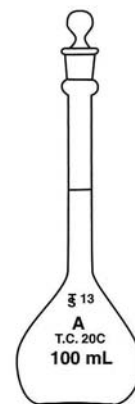

23365

Volumetric Flasks, Class A, ST Stopper, Amber

Calibrated to contain, with marking spot and ST stopper. Amber stain process provides protection to light-sensitive liquids. Meet the requirements for type 1, Class A, Federal Specification NNN-F-289 and ASTM Specification E 288.

Description	Volume	Taper Size	qty.	cat.#	price
Volumetric Flask w/Stopper, Amber	10mL	ST# 9	ea.	23352	
Volumetric Flask w/Stopper, Amber	25mL	ST# 9	ea.	23353	
Volumetric Flask w/Stopper, Amber	50mL	ST# 9	ea.	23354	
Volumetric Flask w/Stopper, Amber	100mL	ST# 13	ea.	23355	
Volumetric Flask w/Stopper, Amber	250mL	ST# 16	ea.	23356	
Volumetric Flask w/Stopper, Amber	500mL	ST# 19	ea.	23357	
Volumetric Flask w/Stopper, Amber	1000mL	ST# 22	ea.	23358