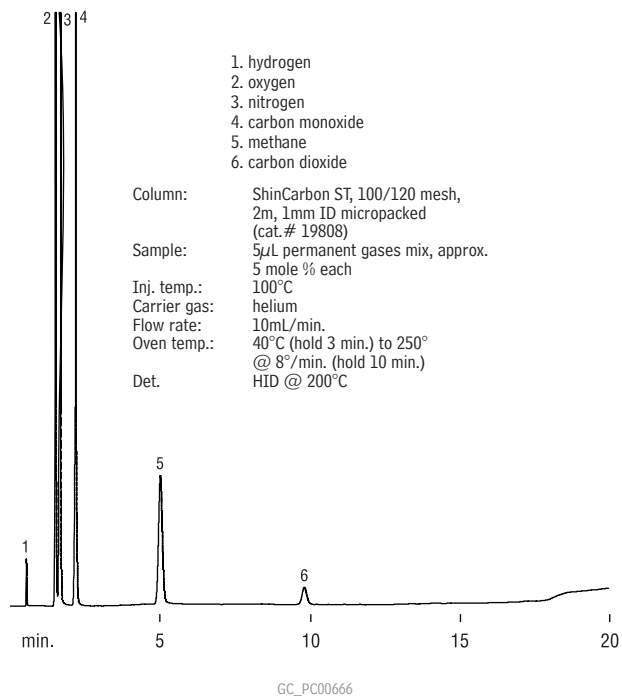

**Permanent Gases**  
**ShinCarbon ST**  
(micropacked)

**Permanent Gases, C1+C2 hydrocarbons**  
**ShinCarbon ST**  
(micropacked)

**Permanent Gases**  
**Molecular Sieve 5A and Molecular Sieve 13X**  
(packed)

Molecular Sieve 5A 80/100 mesh  
1m x 1/8" x 2mm ID SilcoSmooth® tubing (cat.# 80440-800)

Molecular Sieve 13X 80/100 mesh  
2m x 1/8" x 2mm (ID) SilcoSmooth® tubing (cat.# 80439-800)