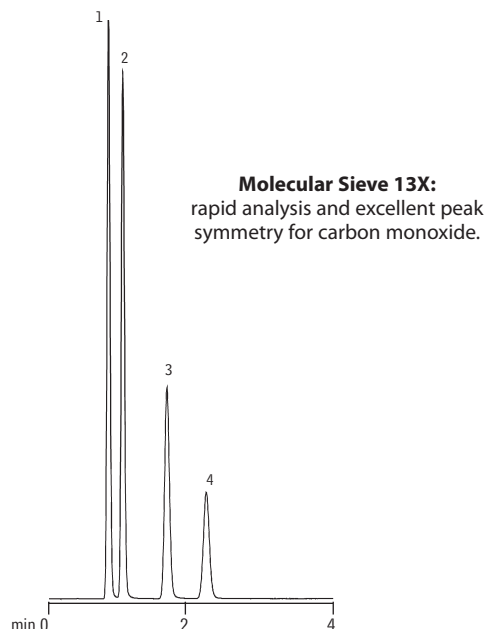

**Permanent Gases**  
**ShinCarbon ST**  
(micropacked)

**Permanent Gases, C1+C2 hydrocarbons**  
**ShinCarbon ST**  
(micropacked)

**Permanent Gases**  
**Molecular Sieve 5A and Molecular Sieve 13X**  
(packed)

Molecular Sieve 5A 80/100 mesh  
1m x 1/8" x 2mm ID SilcoSmooth® tubing (cat.# 80440-800)

Molecular Sieve 13X 80/100 mesh  
2m x 1/8" x 2mm (ID) SilcoSmooth® tubing (cat.# 80439-800)