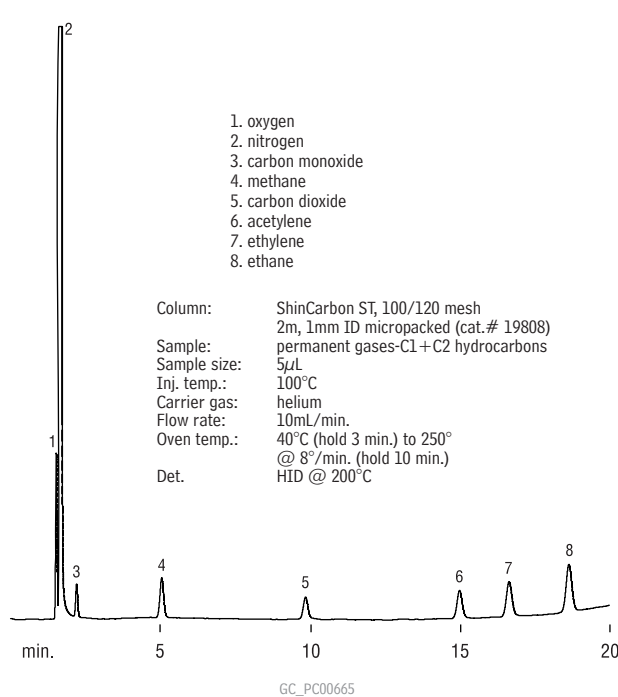

**Permanent Gases**  
**ShinCarbon ST**  
(micropacked)

**Permanent Gases, C1+C2 hydrocarbons**  
**ShinCarbon ST**  
(micropacked)

**Permanent Gases**  
**Molecular Sieve 5A and Molecular Sieve 13X**  
(packed)

Molecular Sieve 5A 80/100 mesh  
1m x 1/8" x 2mm ID SilcoSmooth® tubing (cat.# 80440-800)

Molecular Sieve 13X 80/100 mesh  
2m x 1/8" x 2mm (ID) SilcoSmooth® tubing (cat.# 80439-800)