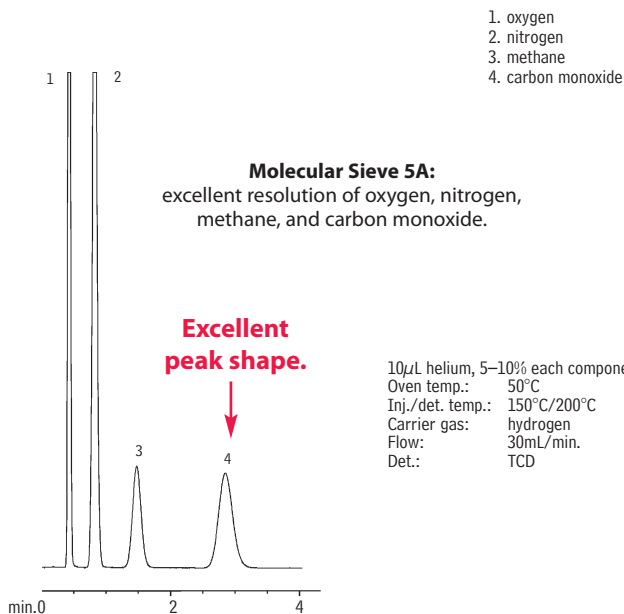

Molecular Sieve 5A 80/100 mesh  
1m x 1/8" x 2mm ID SilcoSmooth® tubing (cat.# 80440-800)

Molecular Sieve 13X 80/100 mesh  
2m x 1/8" x 2mm (ID) SilcoSmooth® tubing (cat.# 80439-800)