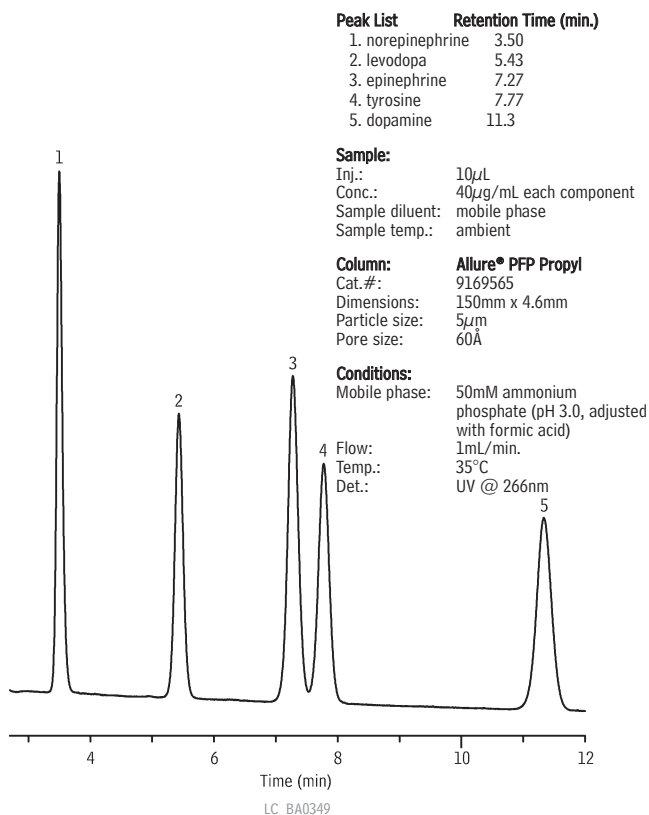

Catecholamines on Allure® PFP Propyl

Purines/Pyrimidines on Ultra PFP

Aromatic Amino Acids on Ultra Aqueous C18

Peptide Mix on Viva C18