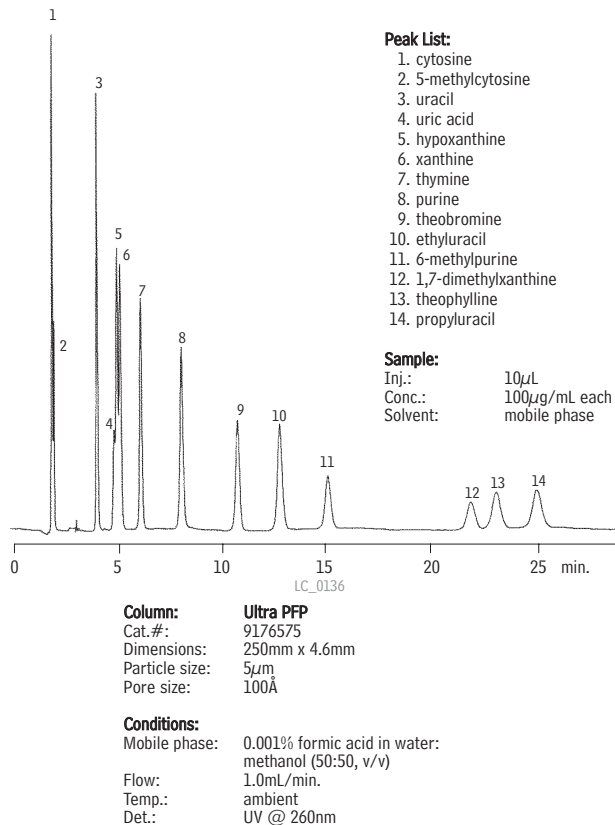

Catecholamines on Allure® PFP Propyl

Purines/Pyrimidines on Ultra PFP

Aromatic Amino Acids on Ultra Aqueous C18

Peptide Mix on Viva C18