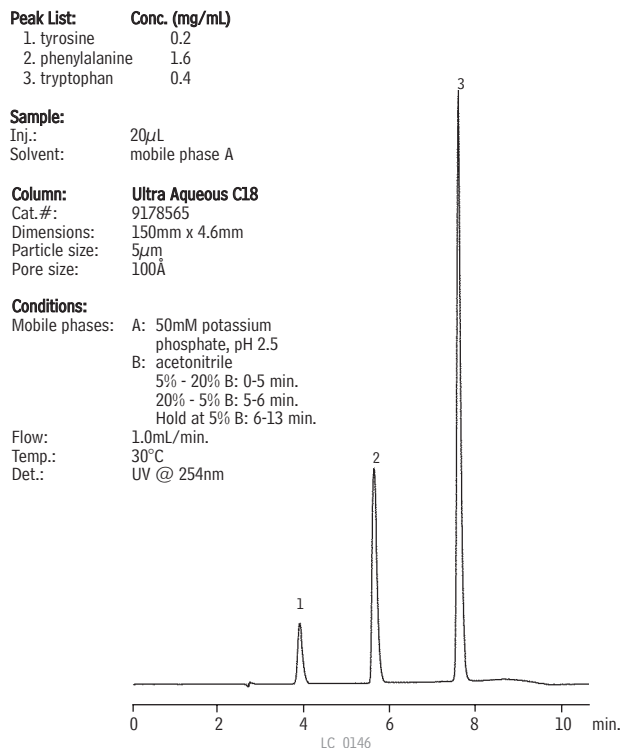

Catecholamines on Allure® PFP Propyl

Purines/Pyrimidines on Ultra PFP

Aromatic Amino Acids on Ultra Aqueous C18

Peptide Mix on Viva C18