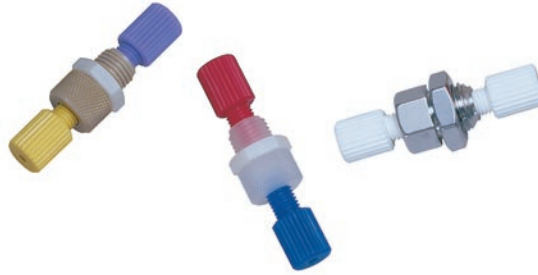

Low Pressure Bulkhead Unions

Bulkhead unions *Cheminert to Cheminert* *1/4-28 to 1/4-28*

Includes flangeless 1/4-28 fittings for tubing OD indicated.

Tubing OD	Bore	PEEK		CTFE		316 Stainless	
		Prod No	Price	Prod No	Price	Prod No	Price
1/16"	0.25 mm	CBUCPK		CBUCKF		CBUCS6	
1/16"	0.50 mm	CBUPK		CBUKF		CBUS6	
1/16"	0.75 mm	CBUMPK		CBUMKF		CBUMS6	
1/8"	1.50 mm	CBULPK		CBULKF		CBULS6	

Bulkhead unions *Cheminert to 1/16" ZDV* *1/4-28 to 10-32*

Includes flangeless 1/4-28 and ZDV 10-32 fittings for 1/16" OD tubing.

Tubing OD	Bore	PEEK		CTFE		316 Stainless	
		Prod No	Price	Prod No	Price	Prod No	Price
1/16"	0.25 mm	CZBUCPK		CZBUCKF		CZBUCS6	
1/16"	0.50 mm	CZBUPK		CZBUKF		CZBUS6	
1/16"	0.75 mm	CZBUMPK		CZBUMKF		CZBUMS6	