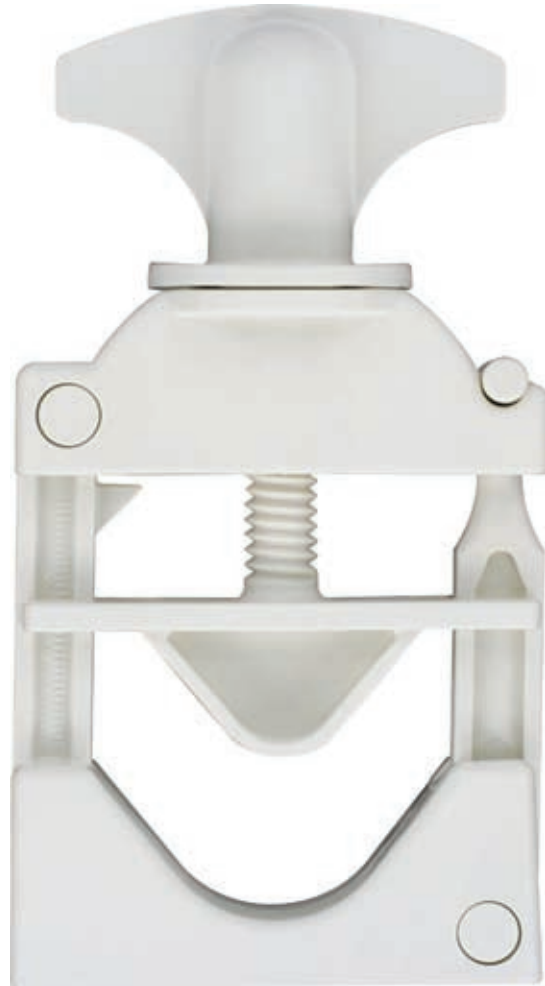

Material Suffix Key

-6005 Animal-Free Natural Polypropylene

-E PTEE/EPDM

-J1A Natural PVDF

-PX Platinum-Cured Silicon

GMX455 (-PX)

Molded Gasket for Maxi Flange SFMX Series Fittings

G40MPGR-TF150 (-E)

Molded Tuf-Flex® Gasket for Maxi Flange SFMX Series Fittings

SFMXC (-6005)

Sanitary Fitting Maxi Cap

VBV1000NW (Glass Reinforced White Nylon)

Pinch Valve, Maxi, 1/2" (12.7 mm) to 1" (25.4 mm)

VNG150WH (Glass Reinforced White Nylon)

Clamp, Maxi Flange, 1" (25.4 mm) to 1.5" (38.1 mm)

VALUE PLASTICS, INC.

CHROM *alytic* +61(0)3 9762 2034
ECH *nology* Pty Ltd

Australian Distributors:
Importers & Manufacturers