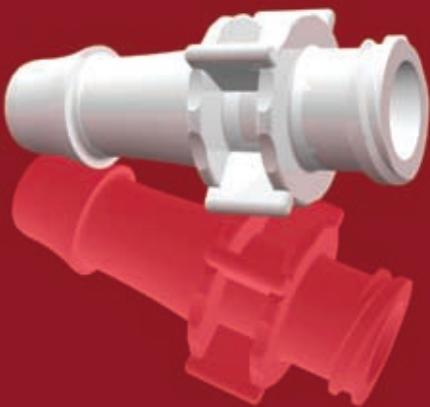

TAPERED SEAL

SMALL BORE
PG-34

LARGE BORE MALE
PG-35

LARGE BORE FEMALE
PG-35

PLUGS AND CAPS
PG-35

SMALL BORE CONNECTORS:

Male, Female and Caps

TSC2M013 (-6) 100 piece minimum
Male Taper Seal Non-Luer Connector to 500 Series Barb, 1/8" (3.2 mm) ID Tubing

TSC2M035 (-6) 100 piece minimum
Male Taper Seal Non-Luer Connector to 500 Series Barb, 3/16" (4.8 mm) ID Tubing

TSC2F007 (-6) 100 piece minimum
Female Taper Seal Non-Luer Connector to 500 Series Barb, 3/32" (2.4 mm) ID Tubing

TSC2F013 (-6) 100 piece minimum
Female Taper Seal Non-Luer Connector to 500 Series Barb, 1/8" (3.2 mm) ID Tubing

TSC2F035 (-6) 100 piece minimum
Female Taper Seal Non-Luer Connector to 500 Series Barb, 3/16" (4.8 mm) ID Tubing

TSC2FB230 (-6) 100 piece minimum
Female Taper Seal Non-Luer with 1/4-28 UNF Panel Mount to 200 Series Barb, 1/8" (3.2 mm) ID Tubing

TSC2MP (-6) 1,000 piece minimum
Male Taper Seal (Non-Luer) Plug with Tether Recess