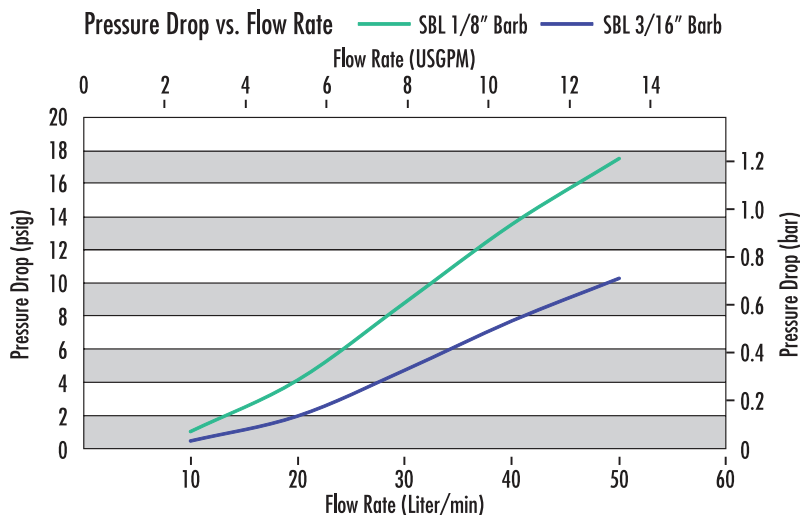

Side Latch Quick Connect Male 500 Series Barb, 1/8" (3.2 mm) ID Tubing, Buna-N O-Ring

SBLF035 (-8B)

Side Latch Quick Connect Female 500 Series Barb, 3/16" (4.8 mm) ID Tubing

SBLM035 (-001)

Side Latch Quick Connect Male 500 Series Barb, 3/16" (4.8 mm) ID Tubing, Buna-N O-Ring

SBLF035 (-CM030)

Side Latch Quick Connect Female 500 Series Barb, 3/16" (4.8 mm) ID Tubing

SBLM035 (-002)

Side Latch Quick Connect Male 500 Series Barb, 3/16" (4.8 mm) ID Tubing, Buna-N O-Ring

The data presented here is for reference only. It was compiled primarily from the resin manufacturers' data to provide our customers with a means of comparing the characteristics of components at the time of publication. The particular conditions of your use and application of our products are beyond our control. Thus, it is imperative that you test our products in your specific application to determine their suitability. All information is provided without implied or expressed warranty or guarantee by Value Plastics® or other manufacturers. None of the information provided constitutes a recommendation or endorsement of any kind by Value Plastics®.