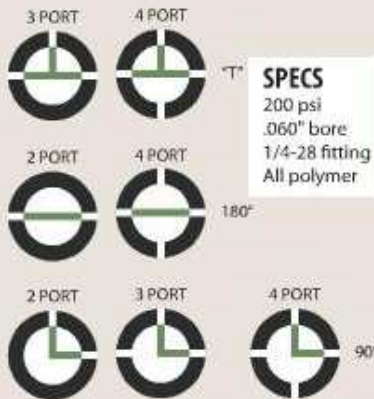

# Instrumentation Valves

## VICI Precision Sampling

Micro Valves for GC and LC