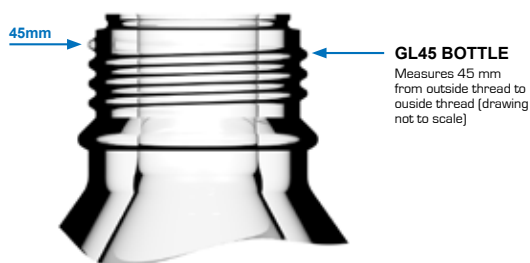

VAPLOCKTM
CLOSED SYSTEMS

SOLVENT RESERVOIRS

FOR STORAGE & CONTAINMENT

BOROSILICATE GLASS BOTTLES FOR LABORATORY SOLVENTS

SOLVENT RESERVOIRS

- GL45 threaded lab bottles
- Borosilicate glass, available in clear or amber
- Select from clear uncoated glass, clear with protective mesh, or plastic safety coated

Although many container types and sizes are used in the laboratory, one of the more commonly used standards is the "GL45" threaded bottle. The nomenclature is simple: "GL" denotes a glass bottle, and "45" is the thread dimension in millimeters when measured across the outermost diameter. This laboratory standard is available for purchase in clear or amber, in a variety of sizes and protective coverings. Pressure-tested 1 liter bottles are also available as an added safety measure.

GL45 BOTTLE
Measures 45 mm from outside thread to outside thread (drawing not to scale)

1 BAR PRESSURE-TESTED BOTTLES, GL45, 1 LITER

BT-4506	CLEAR, 1 Liter, pressure-tested	\$68.77
BT-4512	CLEAR 1 Liter, pressure-tested, plastic coated	\$120.19